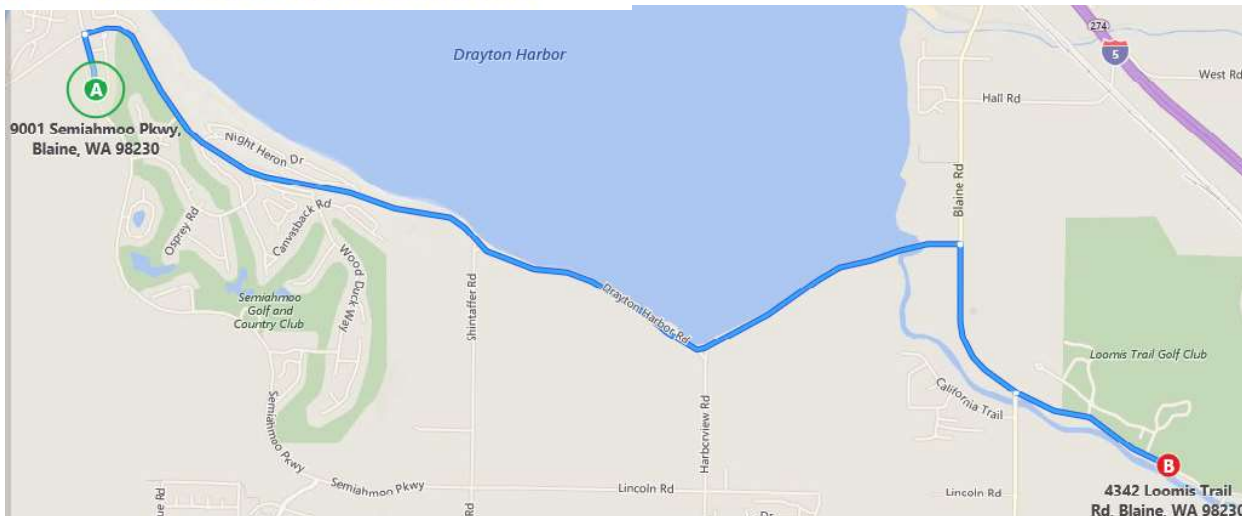

WHERE IS THE SRA STAFF MOVING?

AS OF JULY 31, 2018, THE SRA OFFICE WILL BE
LOCATED AT LOOMIS TRAIL GOLF CLUB
4342 LOOMIS TRAIL ROAD

Directions to Loomis Trail Golf Club:

- A** 9001 Semiahmoo Pkwy, Blaine, WA 98230
- ↑ Depart Semiahmoo Pkwy toward Gleneagle Dr
- ↘ Turn right onto Drayton Harbor Rd
- ↘ Turn right onto WA-548 / Blaine Rd
- ↑ Keep straight onto Loomis Trail Rd
- Arrive at Loomis Trail Rd
The last intersection is Ashbury Ct
If you reach Bridge Way, you've gone too far
- B** 4342 Loomis Trail Rd, Blaine, WA 98230